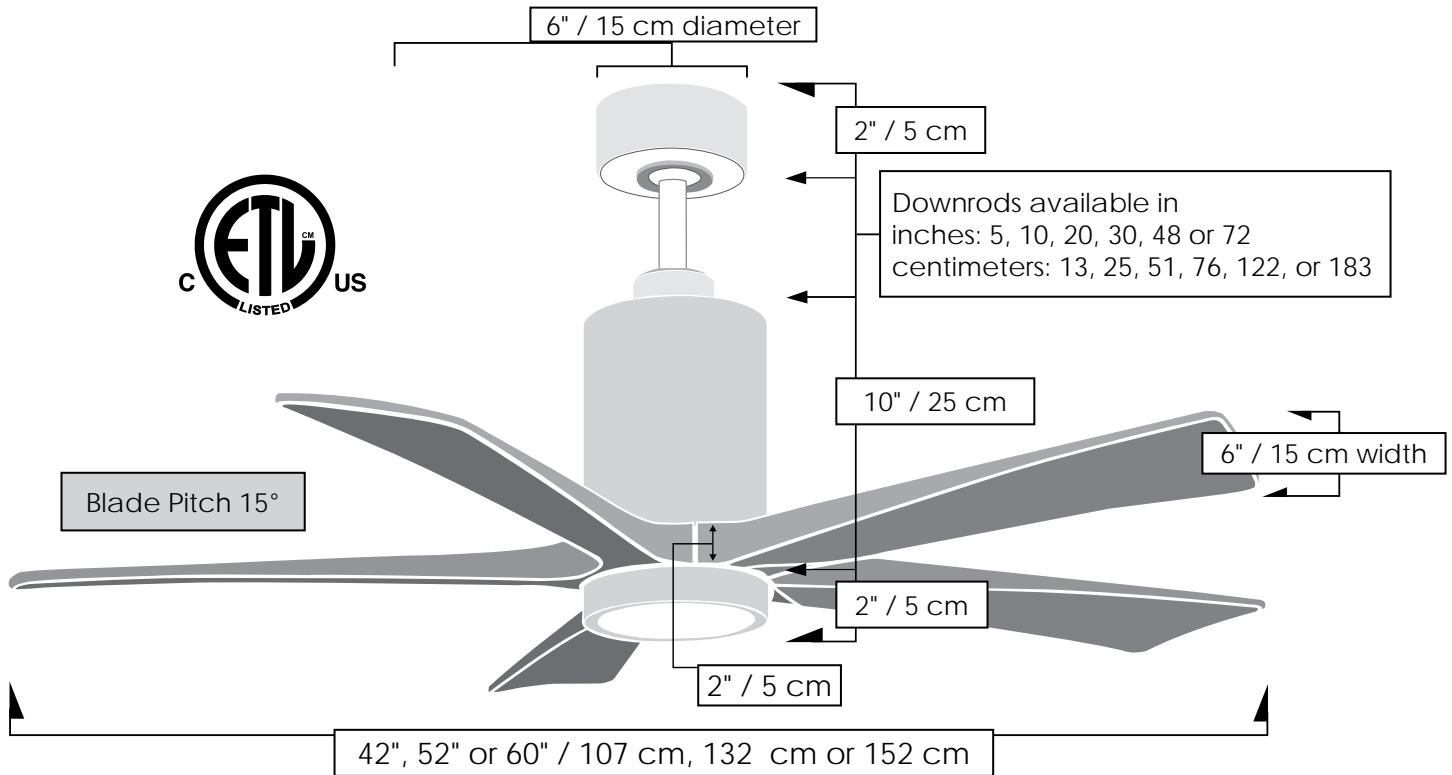

TECHNICAL SPECS

Fan Diameter	inches: 42, 52 or 60 centimeters: 107, 132 or 152
Overall Drop	14 inches / 36 cm + downrod length
Fan Weight	19 lbs
Downrods Lengths <i>Field cuttable. Non-threaded</i>	inches: 5, 10, 20, 30, 48, 72 centimeters: 13, 25, 51, 76, 122, 183
Downrod Diameter	1 inch
Voltage	110 or 220
Motor Type	DC
Environment	Damp locations for all finishes Neither coastal, saltwater nor chlorine compatible
Ambience	Silent
Safety Certification	ETL / CETL
Warranty	Limited Lifetime

STANDARD EQUIPMENT

One downrod of 10 inches / 13 cm	
Vaulted ceiling canopy for up to 30°	
Light cover	
Black 6-speed RF remote control with reverse	White wireless Decora-style, 6-speed, wall control with reverse

shown in Textured Bronze with 60" Walnut blades

shown in Brushed Nickel with 52" Barn Wood blades

Patrícia-5

TECHNICAL SPECIFICATIONS

CEILING PITCH TABLE	
0/12	0 degrees
1/12	4.76 degrees
2/12	9.46 degrees
3/12	14.04 degrees
4/12	18.43 degrees
5/12	22.62 degrees
6/12	26.57 degrees
7/12	30.26 degrees
8/12	33.69 degrees
9/12	36.87 degrees
10/12	39.81 degrees
11/12	42.51 degrees

CEILING HEIGHT / DOWNROD TABLE	
Ceiling Height	Downrod Lengths <i>Field cuttable. Non-threaded</i>
10 ft or less	5 inches / 13 cm <i>Use safety cages if applicable</i>
10 -12 feet	10 inches / 25 cm
13 feet	20 inches / 51 cm
14 feet	30 inches / 76 cm
15 feet	48 inches / 122 cm
16 feet +	72 inches / 183 cm