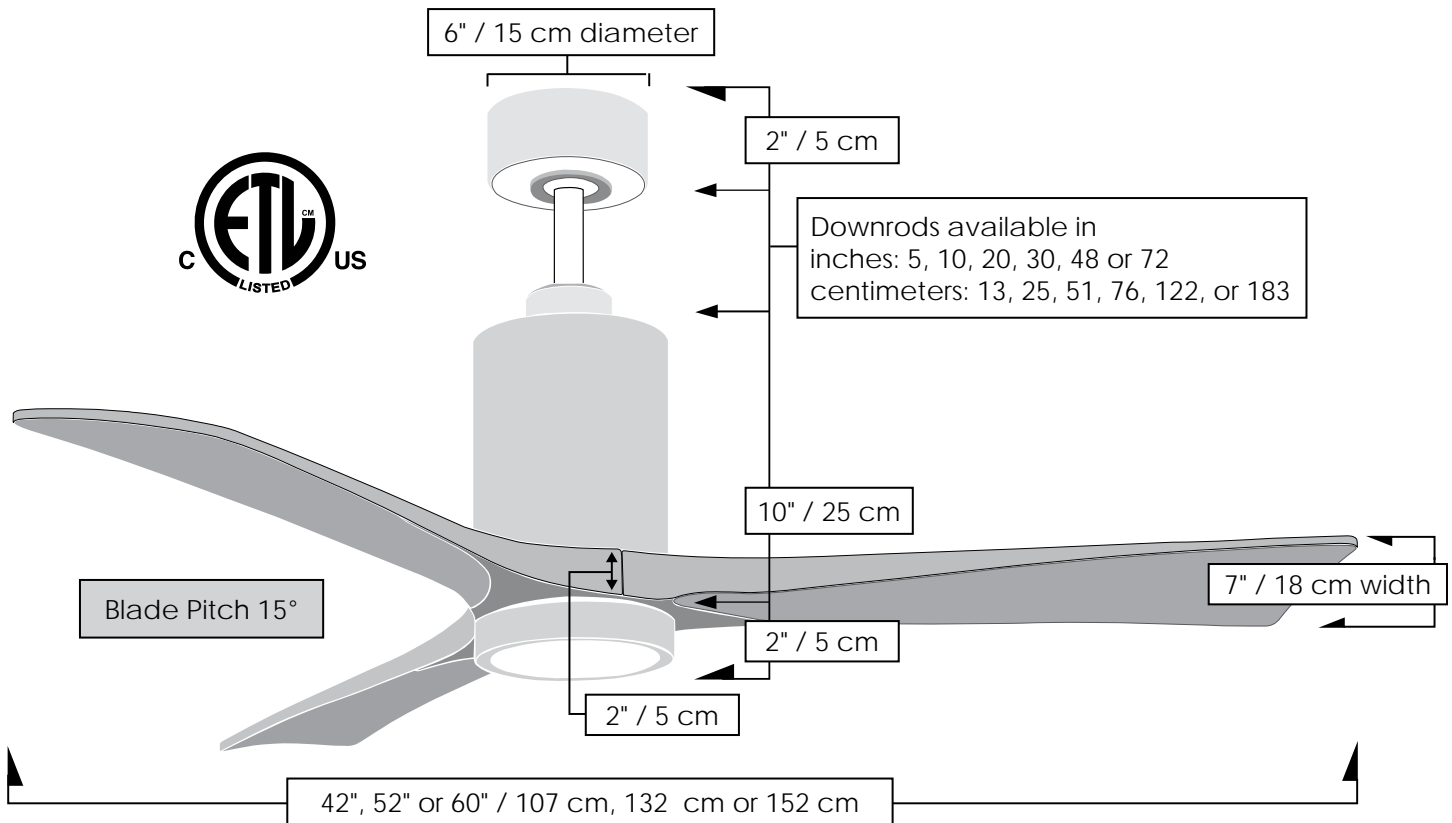

TECHNICAL SPECS

Fan Diameter	inches: 42, 52 or 60 centimeters: 107, 132 or 152
Overall Drop	14 inches / 36 cm + downrod length
Fan Weight	19 lbs
Downrods Lengths <i>Field cuttable. Non-threaded</i>	inches: 5, 10, 20, 30, 48, 72 centimeters: 13, 25, 51, 76, 122, 183
Downrod Diameter	1 inch
Voltage	110 or 220
Motor Type	DC
Environment	Damp locations for all finishes Neither coastal, saltwater nor chlorine compatible
Ambience	Silent
Safety Certification	ETL / CETL
Warranty	Limited Lifetime

STANDARD EQUIPMENT

One downrod of 10 inches / 13 cm
Vaulted ceiling canopy for up to 30°
Light cover

Black 6-speed RF remote control with reverse

White wireless Decora-style, 6-speed, wall control

NOTE: Only compatible with included controllers.

Blade Options

Patrícia-3

TECHNICAL SPECIFICATIONS

CEILING PITCH TABLE	
0/12	0 degrees
1/12	4.76 degrees
2/12	9.46 degrees
3/12	14.04 degrees
4/12	18.43 degrees
5/12	22.62 degrees
6/12	26.57 degrees
7/12	30.26 degrees
8/12	33.69 degrees
9/12	36.87 degrees
10/12	39.81 degrees
11/12	42.51 degrees

CEILING HEIGHT / DOWNROD TABLE	
Ceiling Height	Downrod Lengths <i>Field cuttable. Non-threaded</i>
10 ft or less	5 inches / 13 cm <i>Use safety cages if applicable</i>
10 - 12 feet	10 inches / 25 cm
13 feet	20 inches / 51 cm
14 feet	30 inches / 76 cm
15 feet	48 inches / 122 cm
16 feet +	72 inches / 183 cm