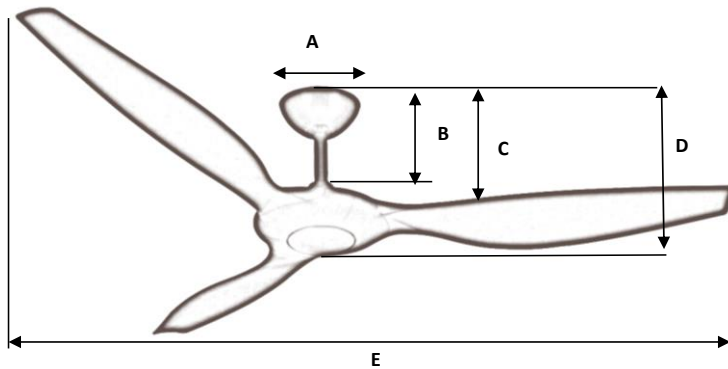

3. Fan Dimension :

Unit : CM.				
A	B	C	D	E
15	20	25	26	152

4. Power Consumption & Efficiency :

(AC220V-50Hz)

Speed	Current(A) +/-10%	Wattage(W) +/-10%	Motor Speed (RPM) +/-10%	Air Flow(CFM) +/-10%	Efficiency (CFM/W) +/-10%
6		35	175	7660	218
5					
4					
3					
2					
1					

5. Weight/Size (Carton Box) :

Gross Weight (Kgs.)	Net Weight (Kgs.)	Size LxWxH (Cm.)	CU.FT	CU.M
10	9	81x31x27	2.39	0.07