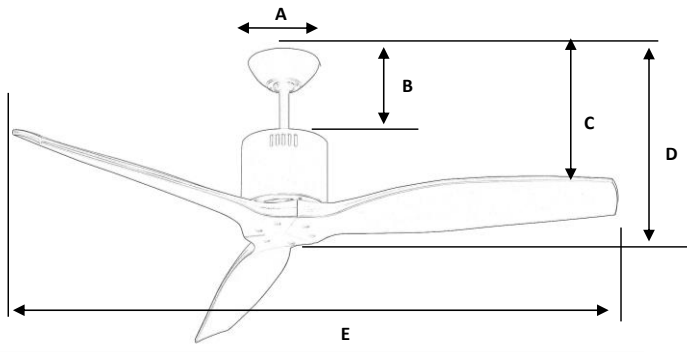

3. Fan Dimension :

Unit : CM.				
A	B	C	D	E
15	20	43	48	101

4. Power Consumption & Efficiency : (AC220V-50Hz)

Speed	Current(A)	Wattage(W)	Motor Speed (RPM)	Air Flow(CFM)	Efficiency (CFM/W)
6	0.35	39	216	7000	233
5	0.19	19	169	5800	300
4	0.13	12	141	4750	395
3	0.09	7	115	4000	420
2	0.06	5	93	3200	470
1	0.05	3	69	2170	517

5. Weight/Size (Carton Box) :

Gross Weight (Kgs.)	Net Weight (Kgs.)	Size LxWxH (Cm.)	CU.FT	CU.M
7.18	6.18	64x23x34	1.21	0.4