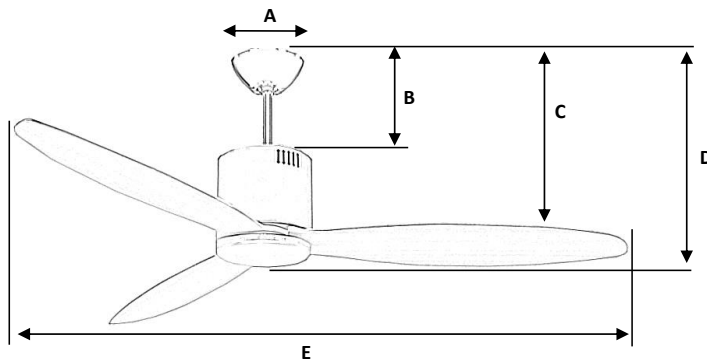

3. Fan Dimension :

Unit : CM.				
A	B	C	D	E
15	20	43	56	132

4. Power Consumption & Efficiency : (AC220V-50Hz)

Speed	Current(A)	Wattage(W)	Motor Speed (RPM)	Air Flow(CFM)	Efficiency (CFM/W)
6	0.35	39	216	7000	233
5	0.19	19	169	5800	300
4	0.13	12	141	4750	395
3	0.09	7	115	4000	420
2	0.06	5	93	3200	470
1	0.05	3	69	2170	517

5. Weight/Size (Carton Box) :

Gross Weight (Kgs.)	Net Weight (Kgs.)	Size LxWxH (Cm.)	CU.FT	CU.M
7.16	6.16	64x23x26.5	1.21	0.4