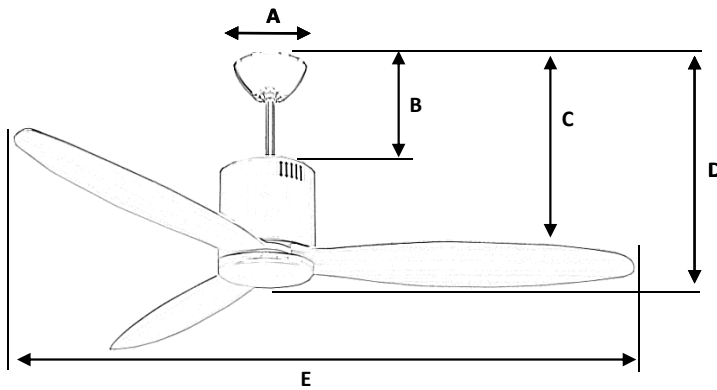

No Motor Wobble
 මෝටර් කැපී 0 වර්ෂ

CAN 3D-WOOD/DC/WH-WH/DR

CAN 3D-WOOD/DC/BN-MAPLE/DR

CAN 3D-WOOD/DC/MB-WALNUT/DR

2. Feature :

Model & Product Code	Motor Type	Fan Sweep (Diameter)	Blades	Blades Material	Control Mode	Colour Finished	Lighting
CAN 3D-WOOD/DC/WH-WH/DR BTMD025-352WH-NL	DC Motor	52"	3	Plywood	Remote Control	White	N/A
CAN 3D-WOOD/DC/BN-MAPLE/DR BTMD025-352BM-NI	DC Motor	52"	3	Plywood	Remote Control	Brushed Nickel	N/A
CAN 3D-WOOD/DC/MB-WALNUT/DR BTMD025-352MW-NL	DC Motor	52"	3	Plywood	Remote Control	Matt Black	N/A

3. Fan Dimension :

Unit : CM.				
A	B	C	D	E
15	20	43	45	132

4. Power Consumption & Efficiency : (AC220V-50Hz)

Speed	Current(A)	Wattage(W)	Motor Speed (RPM)	Air Flow(CFM)	Efficiency (CFM/W)
6	0.35	39	216	7000	233
5	0.19	19	169	5800	300
4	0.13	12	141	4750	395
3	0.09	7	115	4000	420
2	0.06	5	93	3200	470
1	0.05	3	69	2170	517